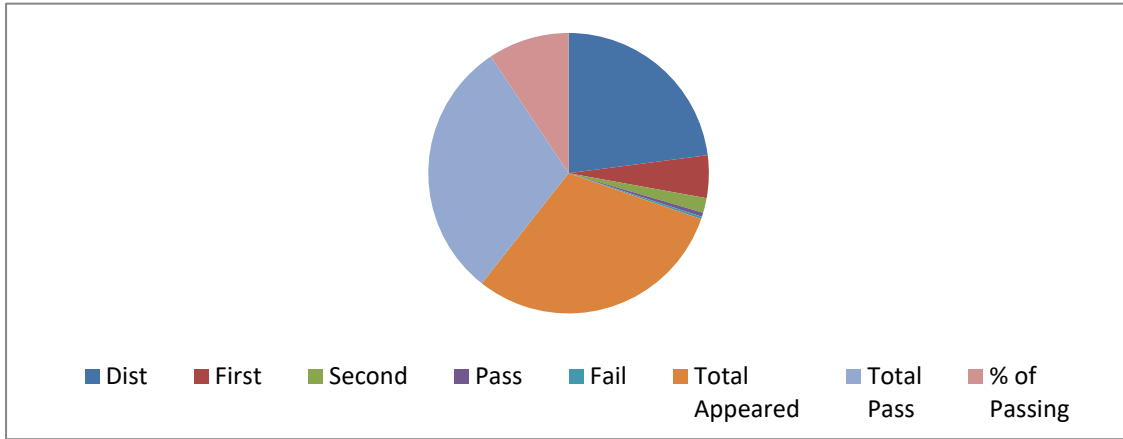

**KLE Society's**  
**J.G. College of Commerce, Hubli**  
**Department of Computer Science**  
**Result Analysis 2015-2016**  
**2nd Semester**

Subject	Dist	First	Second	Pass	Fail	Total Appeared	Total Pass	% of Passing
CAB	243	52	18	5	3	321	318	99.07