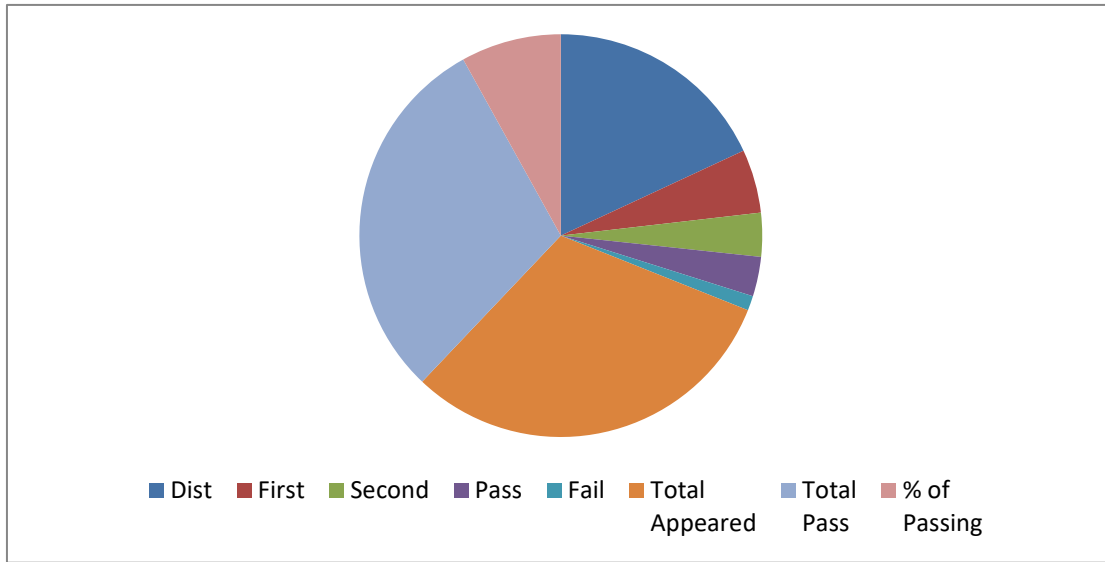

KLE Society's
J.G. College of Commerce, Hubli
Department of Computer Science
Result Analysis 2015-2016
4th Semester

Subject	Dist	First	Second	Pass	Fail	Total Appeared	Total Pass	% of Passing
CAB	216	61	42	38	14	371	357	96.23