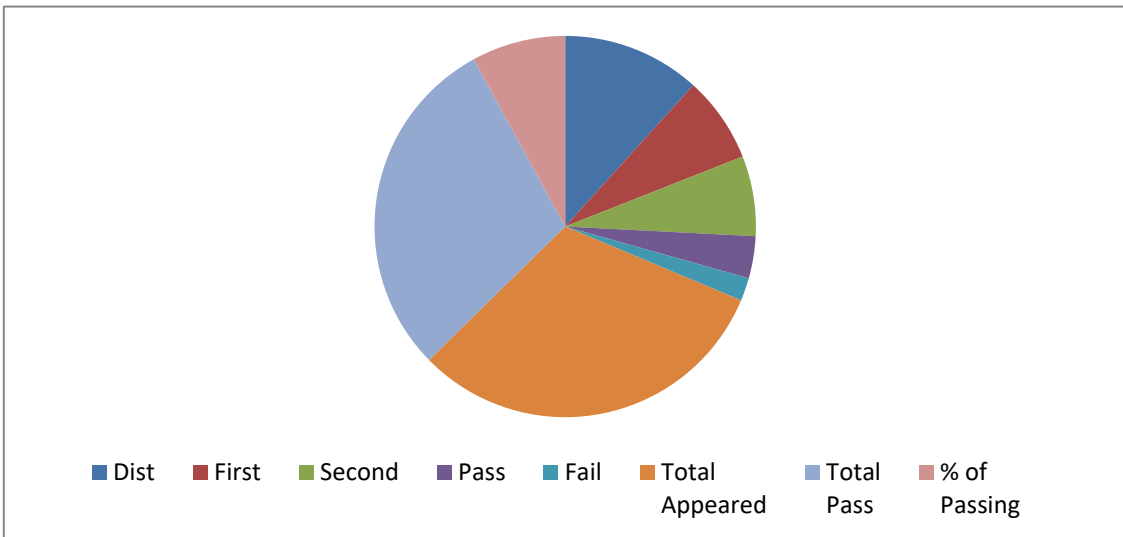

KLE Society's
J.G. College of Commerce, Hubli
Department of Computer Science
Result Analysis 2015-2016
3rd Semester

Subject	Dist	First	Second	Pass	Fail	Total Appeared	Total Pass	% of Passing
CAB	138	86	80	42	23	369	346	93.77