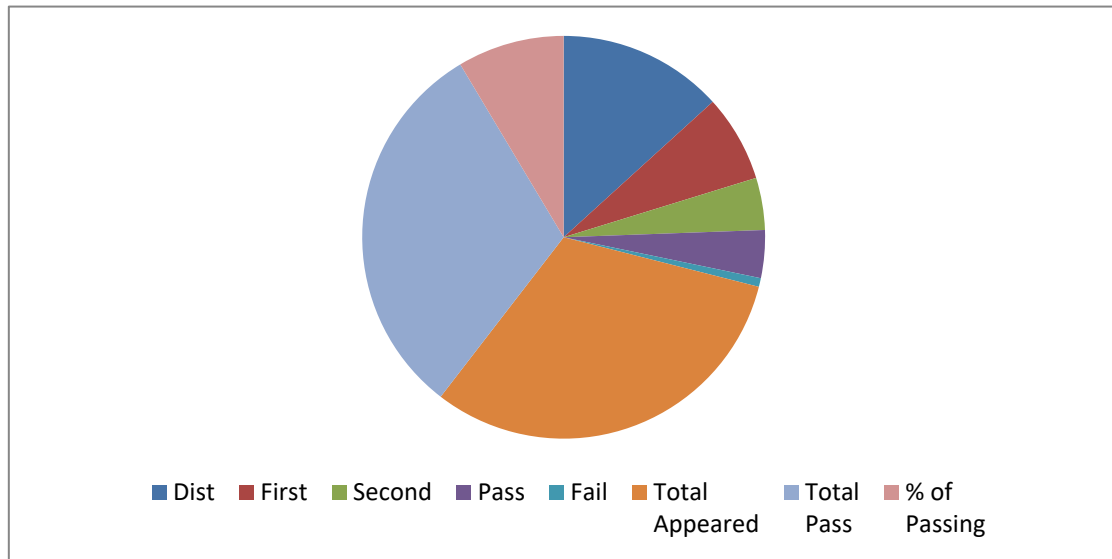

J.G. College of Commerce, Hubli
Department of Computer Science
Result Analysis 2016-2017
5th Semester

Subject	Dist	First	Second	Pass	Fail	Total Appeared	Total Pass	% of Passing
CAB	152	80	48	44	8	361	355	98.34