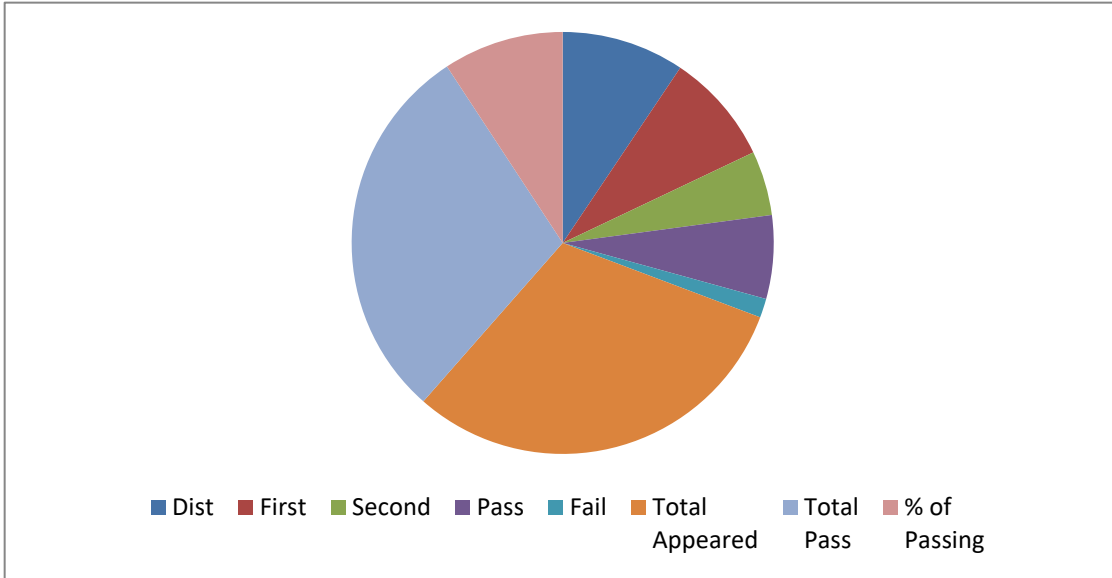

J.G. College of Commerce, Hubli
Department of Computer Science
Result Analysis 2016-2017
4th Semester

Subject	Dist	First	Second	Pass	Fail	Total Appeared	Total Pass	% of Passing
CAB	97	88	51	66	15	317	302	95.27