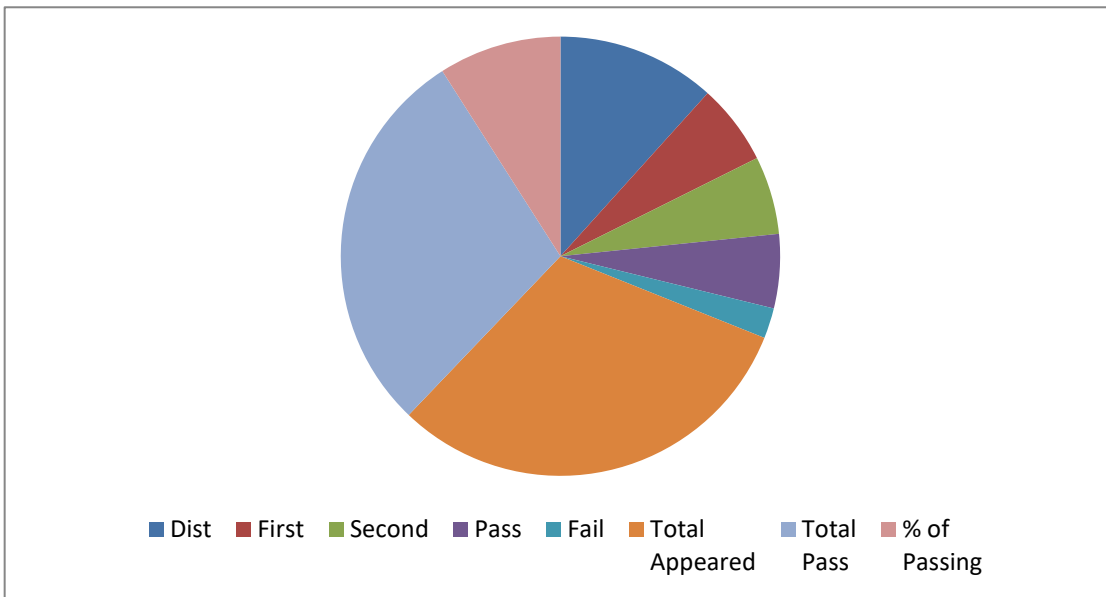

J.G. College of Commerce, Hubli
Department of Computer Science
Result Analysis 2016-2017
3rd Semester

Subject	Dist	First	Second	Pass	Fail	Total Appeared	Total Pass	% of Passing
CAB	120	61	59	56	23	319	296	92.79