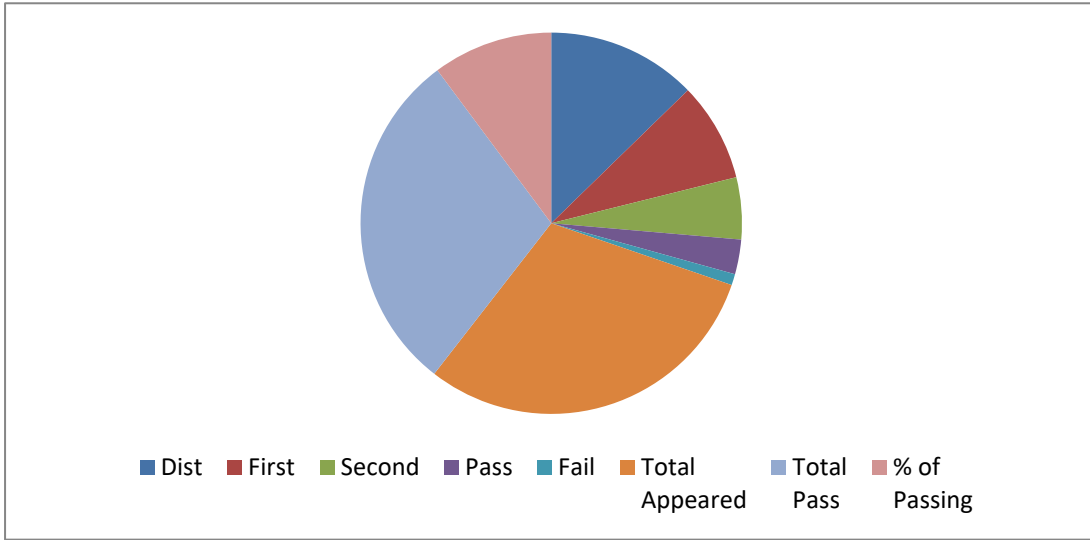

**J.G. College of Commerce, Hubli**  
**Department of Computer Science**  
**Result Analysis 2016-2017**  
**2nd Semester**

Subject	Dist	First	Second	Pass	Fail	Total Appeared	Total Pass	% of Passing
CAB	121	80	50	28	9	288	279	96.88